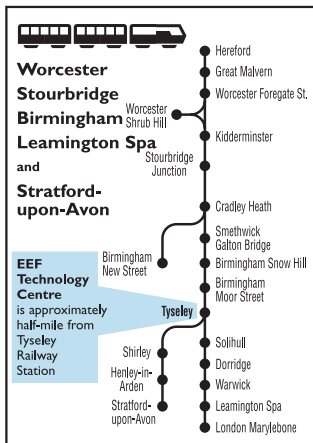

HOW TO FIND US

From Birmingham City Centre

Follow **A41 Solihull (Warwick Road)**. After approximately 2 miles you will reach Sparkhill – keep in the left-hand lane and bear left continuing to follow **A41 Solihull**. Go straight on at both roundabouts, passing the Greet public house on the left, and after a further half mile directly opposite Hardy's DIY take a right turn into **Reddings Lane** – you will see trees on the left – where **EEF Technology Centre** is situated.

FREE **Parking Available**

Local Buses

Centro: 0121-200 2700.

Bus Route No. 37 from Birmingham City Centre or from Solihull using the Warwick Road.

To Birmingham City Centre & Junction 6 M6

From M42, Junction 5

Follow **A41 Solihull (Warwick Road)**. After approximately 4.5 miles you will reach Acocks Green (shopping area) and should continue for a further mile. You will pass Cousins furniture showroom on the right and should take the 2nd left into **Reddings Lane** (you will see trees on the left) where **EEF Technology Centre** is situated.