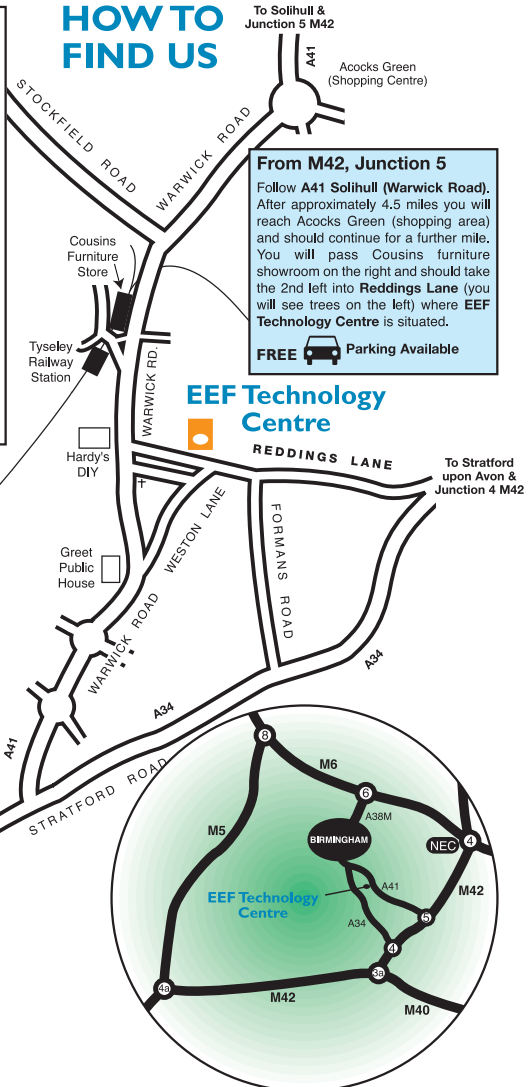

HOW TO FIND US

From Birmingham City Centre

Follow **A41 Solihull (Warwick Road)**. After approximately 2 miles you will reach Sparkhill – keep in the left-hand lane and bear left continuing to follow **A41 Solihull**. Go straight on at both roundabouts, passing the Greet public house on the left, and after a further half mile directly opposite Hardy's DIY take a right turn into **Reddings Lane** – you will see trees on the left – where **EEF Technology Centre** is situated.

FREE **Parking Available**

Local Buses

Centro: 0121-200 2700.

Bus Route No. 37 from Birmingham City Centre or from Solihull using the Warwick Road.

To Birmingham City Centre & Junction 6 M6

From M42, Junction 5

Follow **A41 Solihull (Warwick Road)**. After approximately 4.5 miles you will reach Acocks Green (shopping area) and should continue for a further mile. You will pass Cousins furniture showroom on the right and should take the 2nd left into **Reddings Lane** (you will see trees on the left) where **EEF Technology Centre** is situated.

FREE **Parking Available**